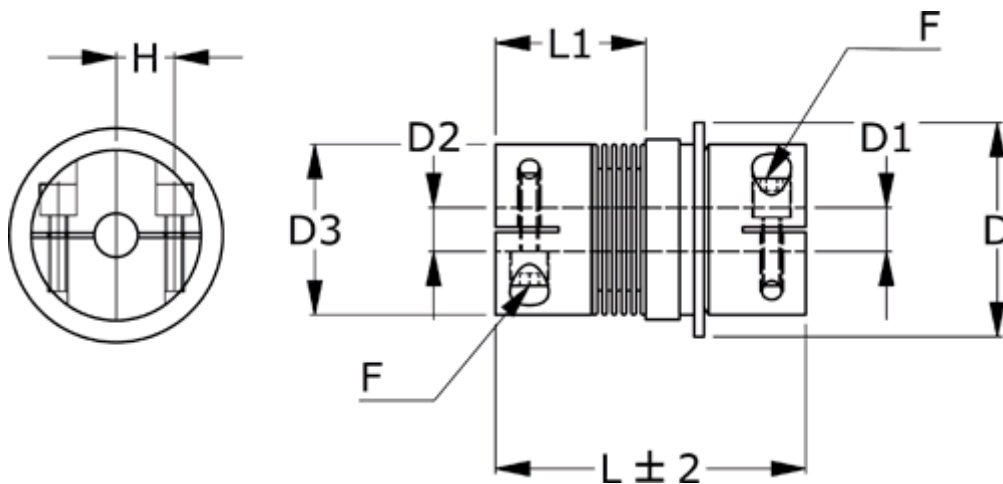

Article number: 335011501132532D1

Description: Safety coupling BKK 150 multiposition
Length 113 mm, bore 25/32 mm, TKn max 130 NM

Measures

D = 94

D1 = 32

D2 = 25

D3 = 82.0

F = M10

H = 28.0

L = 113

L1 = 57.5

Nom. torque NM (TKn) = 130NM overload torque range 1

Position engagement = C = Synchronous

s = 2.0